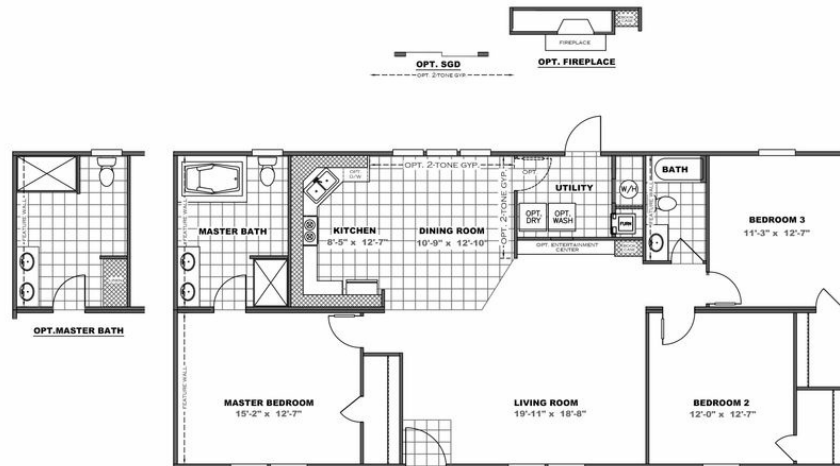

11 TRADITION 56C

11 TRADITION 56C Model number: 34TRA28563CH19

3 beds • 2 baths • 1568 sq.ft. • 28' width • 56' depth

Our home building facilities invest in continuous product and process improvements. Plans, dimensions, features, materials, specifications and availability are subject to change without notice or obligation. Renderings and floor plans are representative likenesses of our homes and may differ from the actual homes. We invite you to tour a Home Center near you and inspect the highest value in quality housing available or call (423) 323-3588 to speak with a Home Consultant. Copyright 2017, CMH. All rights reserved.

11 TRADITION 56C Model number: 34TRA28563CH19

3 beds • 2 baths • 1568 sq.ft. • 28' width • 56' depth

Our home building facilities invest in continuous product and process improvements. Plans, dimensions, features, materials, specifications and availability are subject to change without notice or obligation. Renderings and floor plans are representative likenesses of our homes and may differ from the actual homes. We invite you to tour a Home Center near you and inspect the highest value in quality housing available or call (423) 323-3588 to speak with a Home Consultant. Copyright 2017, CMH. All rights reserved.