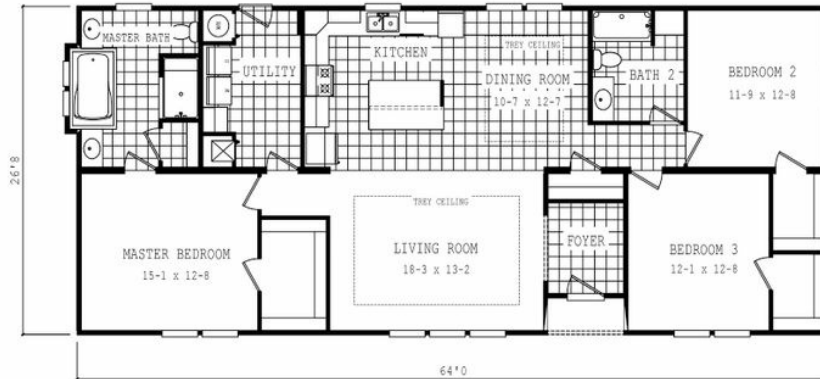

6 JAMESTOWN 1553

6 JAMESTOWN 1553

Model number: 58JAT28643GH17

3 beds • 2 baths • 1792 sq.ft. • 28' width • 64' depth

Our home building facilities invest in continuous product and process improvements. Plans, dimensions, features, materials, specifications and availability are subject to change without notice or obligation. Renderings and floor plans are representative likenesses of our homes and may differ from the actual homes. We invite you to tour a Home Center near you and inspect the highest value in quality housing available or call (423) 323-3588 to speak with a Home Consultant. Copyright 2017, CMH. All rights reserved.

6 JAMESTOWN 1553 Model number: 58JAT28643GH17

3 beds • 2 baths • 1792 sq.ft. • 28' width • 64' depth

Our home building facilities invest in continuous product and process improvements. Plans, dimensions, features, materials, specifications and availability are subject to change without notice or obligation. Renderings and floor plans are representative likenesses of our homes and may differ from the actual homes. We invite you to tour a Home Center near you and inspect the highest value in quality housing available or call (423) 323-3588 to speak with a Home Consultant. Copyright 2017, CMH. All rights reserved.