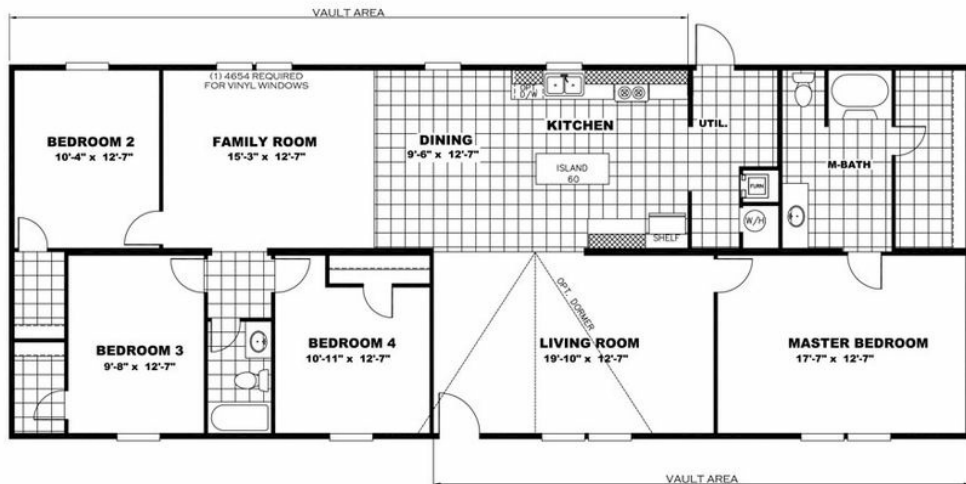

PRIDE

**PRIDE** Model number:

**4 beds • 2 baths • 1791 sq.ft. • 28' width • 68' depth**

Our home building facilities invest in continuous product and process improvements. Plans, dimensions, features, materials, specifications and availability are subject to change without notice or obligation. Renderings and floor plans are representative likenesses of our homes and may differ from the actual homes. We invite you to tour a Home Center near you and inspect the highest value in quality housing available or call (423) 323-3588 to speak with a Home Consultant. Copyright 2017, CMH. All rights reserved.