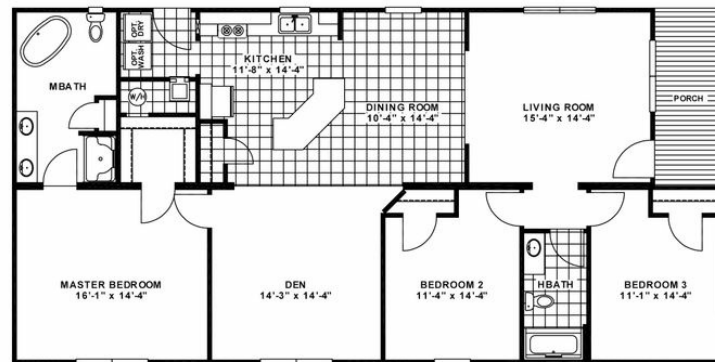

THE RIDGE VIEW

THE RIDGE VIEW Model number:

3 beds • 2 baths • 1710 sq.ft. • 32' width • 60' depth

Our home building facilities invest in continuous product and process improvements. Plans, dimensions, features, materials, specifications and availability are subject to change without notice or obligation. Renderings and floor plans are representative likenesses of our homes and may differ from the actual homes. We invite you to tour a Home Center near you and inspect the highest value in quality housing available or call (423) 323-3588 to speak with a Home Consultant. Copyright 2017, CMH. All rights reserved.

THE RIDGE VIEW Model number:

3 beds • 2 baths • 1710 sq.ft. • 32' width • 60' depth

Our home building facilities invest in continuous product and process improvements. Plans, dimensions, features, materials, specifications and availability are subject to change without notice or obligation. Renderings and floor plans are representative likenesses of our homes and may differ from the actual homes. We invite you to tour a Home Center near you and inspect the highest value in quality housing available or call (423) 323-3588 to speak with a Home Consultant. Copyright 2017, CMH. All rights reserved.