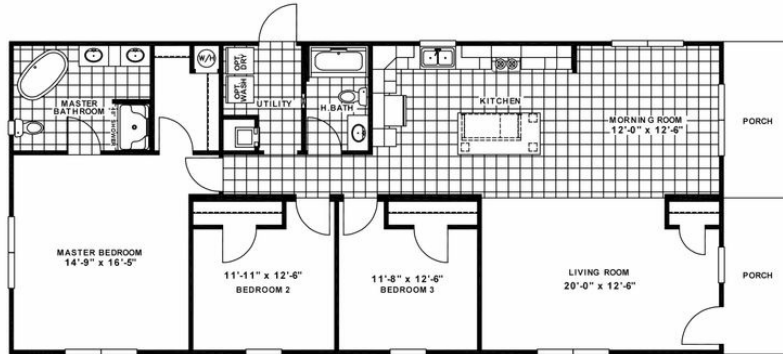

### THE MOUNTAIN VIEW Model number:

**3 beds • 2 baths • 1584 sq.ft. • 28' width • 66' depth**

Our home building facilities invest in continuous product and process improvements. Plans, dimensions, features, materials, specifications and availability are subject to change without notice or obligation. Renderings and floor plans are representative likenesses of our homes and may differ from the actual homes. We invite you to tour a Home Center near you and inspect the highest value in quality housing available or call (423) 323-3588 to speak with a Home Consultant. Copyright 2017, CMH. All rights reserved.

## THE MOUNTAIN VIEW