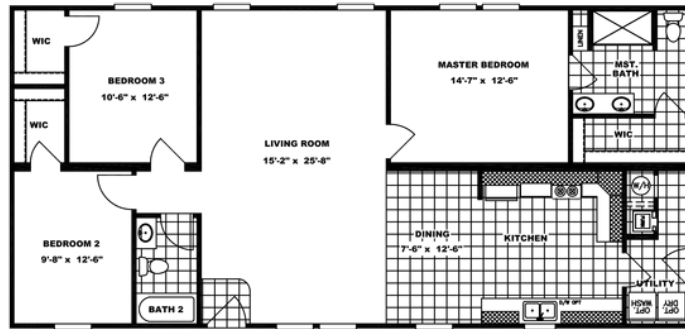

CLASSIC 56G

CLASSIC 56G

Model number:

3 beds • 2 baths • 1568 sq.ft. • 28' width • 56' depth

Our home building facilities invest in continuous product and process improvements. Plans, dimensions, features, materials, specifications and availability are subject to change without notice or obligation. Renderings and floor plans are representative likenesses of our homes and may differ from the actual homes. We invite you to tour a Home Center near you and inspect the highest value in quality housing available or call (423) 323-3588 to speak with a Home Consultant. Copyright 2017, CMH. All rights reserved.

Model #: CLA28563G
Drawing #:
25M139

CLASSIC 56G Model number:

3 beds • 2 baths • 1568 sq.ft. • 28' width • 56' depth

Our home building facilities invest in continuous product and process improvements. Plans, dimensions, features, materials, specifications and availability are subject to change without notice or obligation. Renderings and floor plans are representative likenesses of our homes and may differ from the actual homes. We invite you to tour a Home Center near you and inspect the highest value in quality housing available or call (423) 323-3588 to speak with a Home Consultant. Copyright 2017, CMH. All rights reserved.