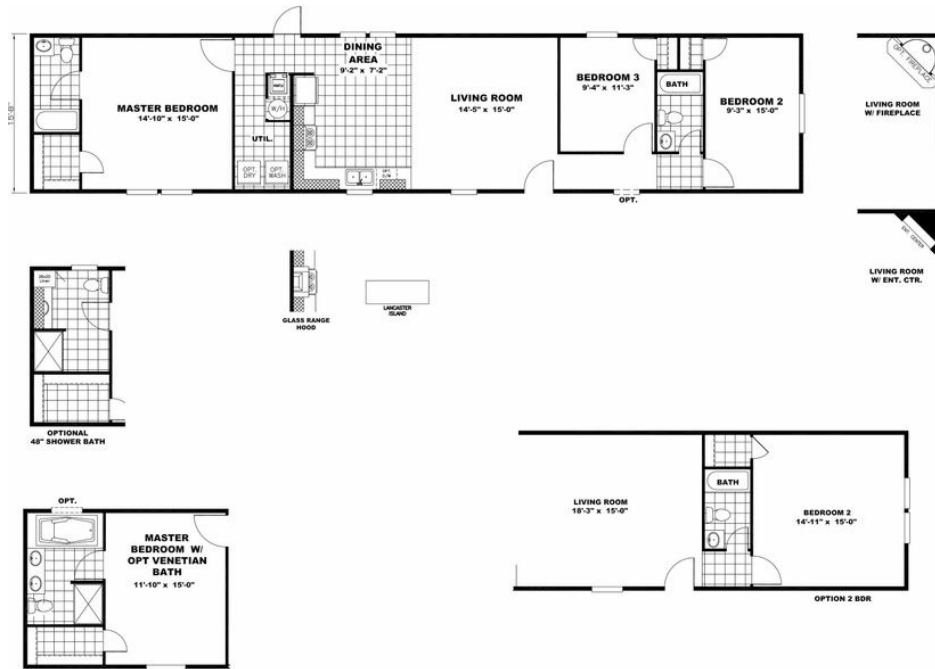

### #18 BLAZER EXTREME 76 D Model number: 22BRX16763DH18

3 beds • 2 baths • 1216 sq.ft. • 16' width • 76' depth

Our home building facilities invest in continuous product and process improvements. Plans, dimensions, features, materials, specifications and availability are subject to change without notice or obligation. Renderings and floor plans are representative likenesses of our homes and may differ from the actual homes. We invite you to tour a Home Center near you and inspect the highest value in quality housing available or call (423) 323-3588 to speak with a Home Consultant. Copyright 2017, CMH. All rights reserved.

## #18 BLAZER EXTREME 76 D

Model number: 22BRX16763DH18

3 beds • 2 baths • 1216 sq.ft. • 16' width • 76' depth

Our home building facilities invest in continuous product and process improvements. Plans, dimensions, features, materials, specifications and availability are subject to change without notice or obligation. Renderings and floor plans are representative likenesses of our homes and may differ from the actual homes. We invite you to tour a Home Center near you and inspect the highest value in quality housing available or call (423) 323-3588 to speak with a Home Consultant. Copyright 2017, CMH. All rights reserved.