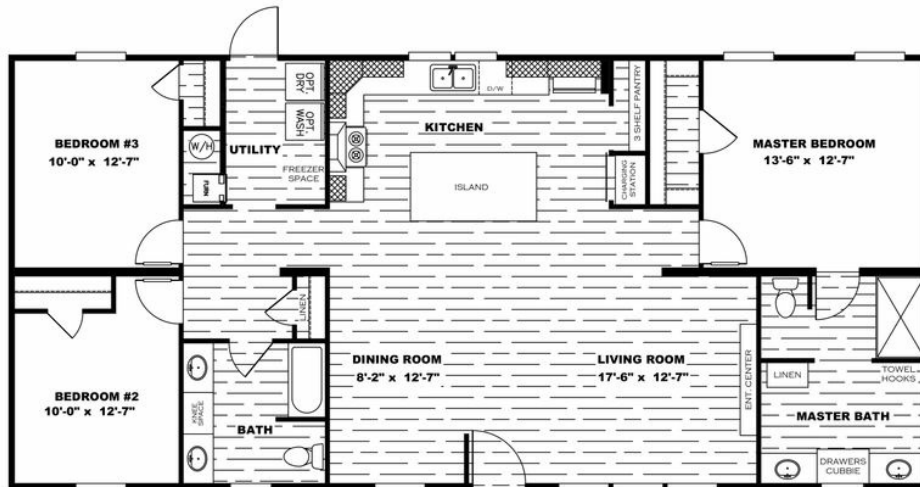

### #4 ISLAND BREEZE Model number: 34MVP28563AH18

3 beds • 2 baths • 1568 sq.ft. • 28' width • 56' depth

Our home building facilities invest in continuous product and process improvements. Plans, dimensions, features, materials, specifications and availability are subject to change without notice or obligation. Renderings and floor plans are representative likenesses of our homes and may differ from the actual homes. We invite you to tour a Home Center near you and inspect the highest value in quality housing available or call (423) 323-3588 to speak with a Home Consultant. Copyright 2017, CMH. All rights reserved.