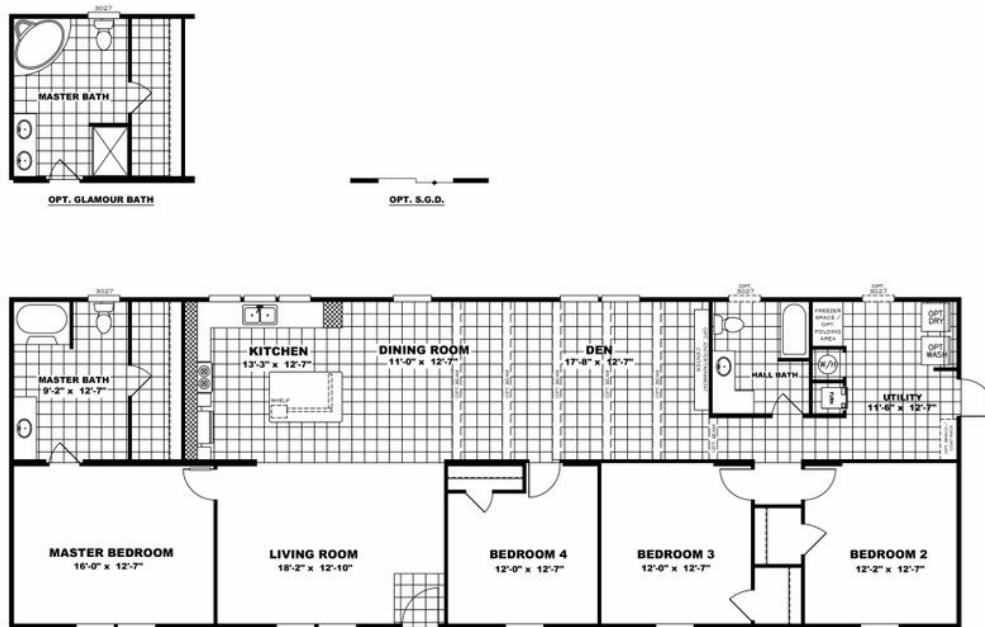

24 THE TRADITION 76A

24 THE TRADITION 76A Model number: 34TRA28764CH18

4 beds • 2 baths • 2128 sq.ft. • 28' width • 76' depth

Our home building facilities invest in continuous product and process improvements. Plans, dimensions, features, materials, specifications and availability are subject to change without notice or obligation. Renderings and floor plans are representative likenesses of our homes and may differ from the actual homes. We invite you to tour a Home Center near you and inspect the highest value in quality housing available or call (423) 323-3588 to speak with a Home Consultant. Copyright 2017, CMH. All rights reserved.

24 THE TRADITION 76A

Model number: 34TRA28764CH18

4 beds • 2 baths • 2128 sq.ft. • 28' width • 76' depth

Our home building facilities invest in continuous product and process improvements. Plans, dimensions, features, materials, specifications and availability are subject to change without notice or obligation. Renderings and floor plans are representative likenesses of our homes and may differ from the actual homes. We invite you to tour a Home Center near you and inspect the highest value in quality housing available or call (423) 323-3588 to speak with a Home Consultant. Copyright 2017, CMH. All rights reserved.